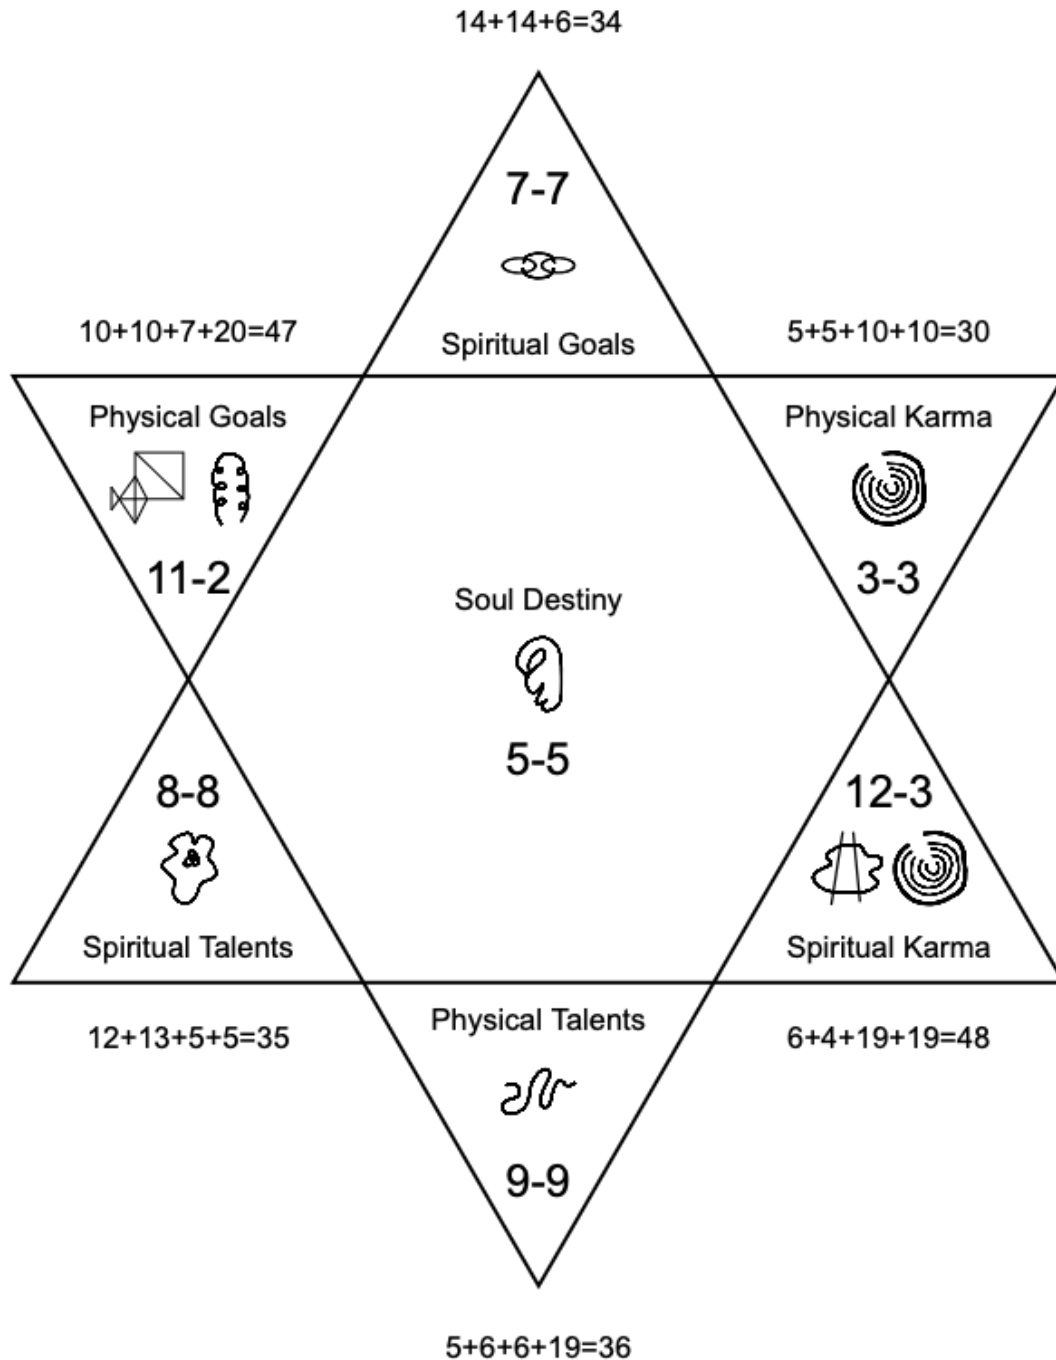

Eveline Dominique Zwikker

E-V-E-L-I-N-E-D-O-M-I-N-I-Q-U-E-Z-W-I-K-K-E-R

5-6-5-12-10-14-5-4-6-13-10-14-10-19-6-5-7-6-10-19-19-5-20

Physical Karma	3	3
Physical Talents	9	9
Physical Goals	11	2
Spiritual Karma	12	3
Spiritual Talents	8	8
Spiritual Goals	7	7
	50	32
Soul Destiny	5	5

Birth Date
Age
Birth Sign